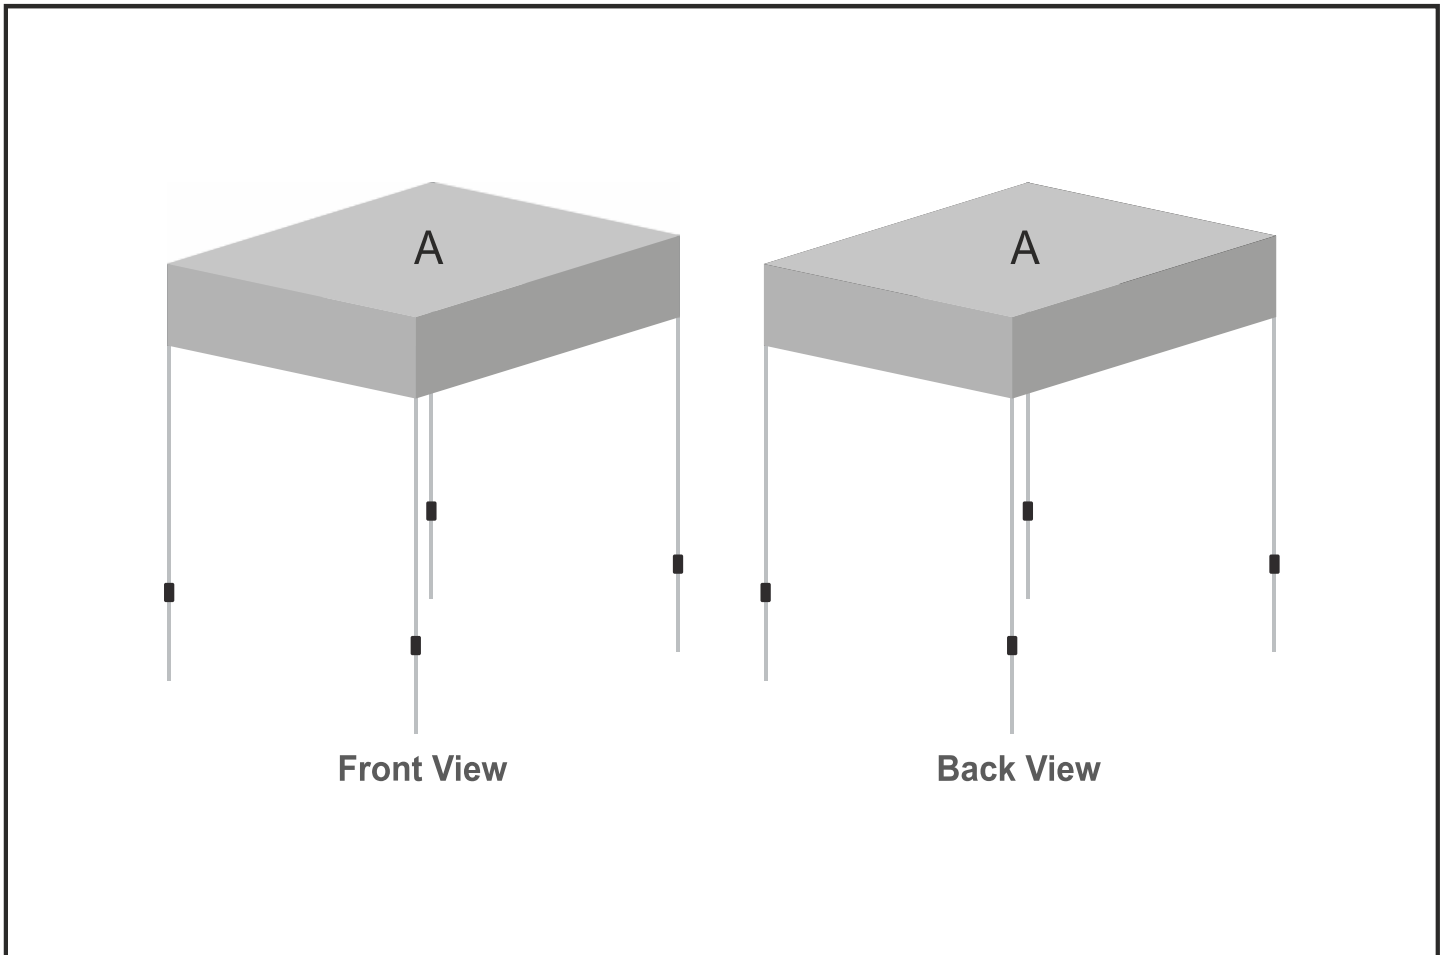

SKIN-2000

Ovation Gazebo 1 x 1m Kiosk Roof

Need to know:

- Roof and walls can be printed on one side only. Printed walls can be setup to face inwards or outwards.
- Please see template for detailed placement.
- Acceptable file types for artwork: .pdf - minimum 100dpi at 100% - 200dpi at 50% - 400dpi at 25%
- Convert all text to curves / paths

Branding Options:

Position	Branding Method (Branding Code)	No. of Colours	Dimension
A	Digital Display (DD)	Full Colour	1727mm wide x 1727mm high